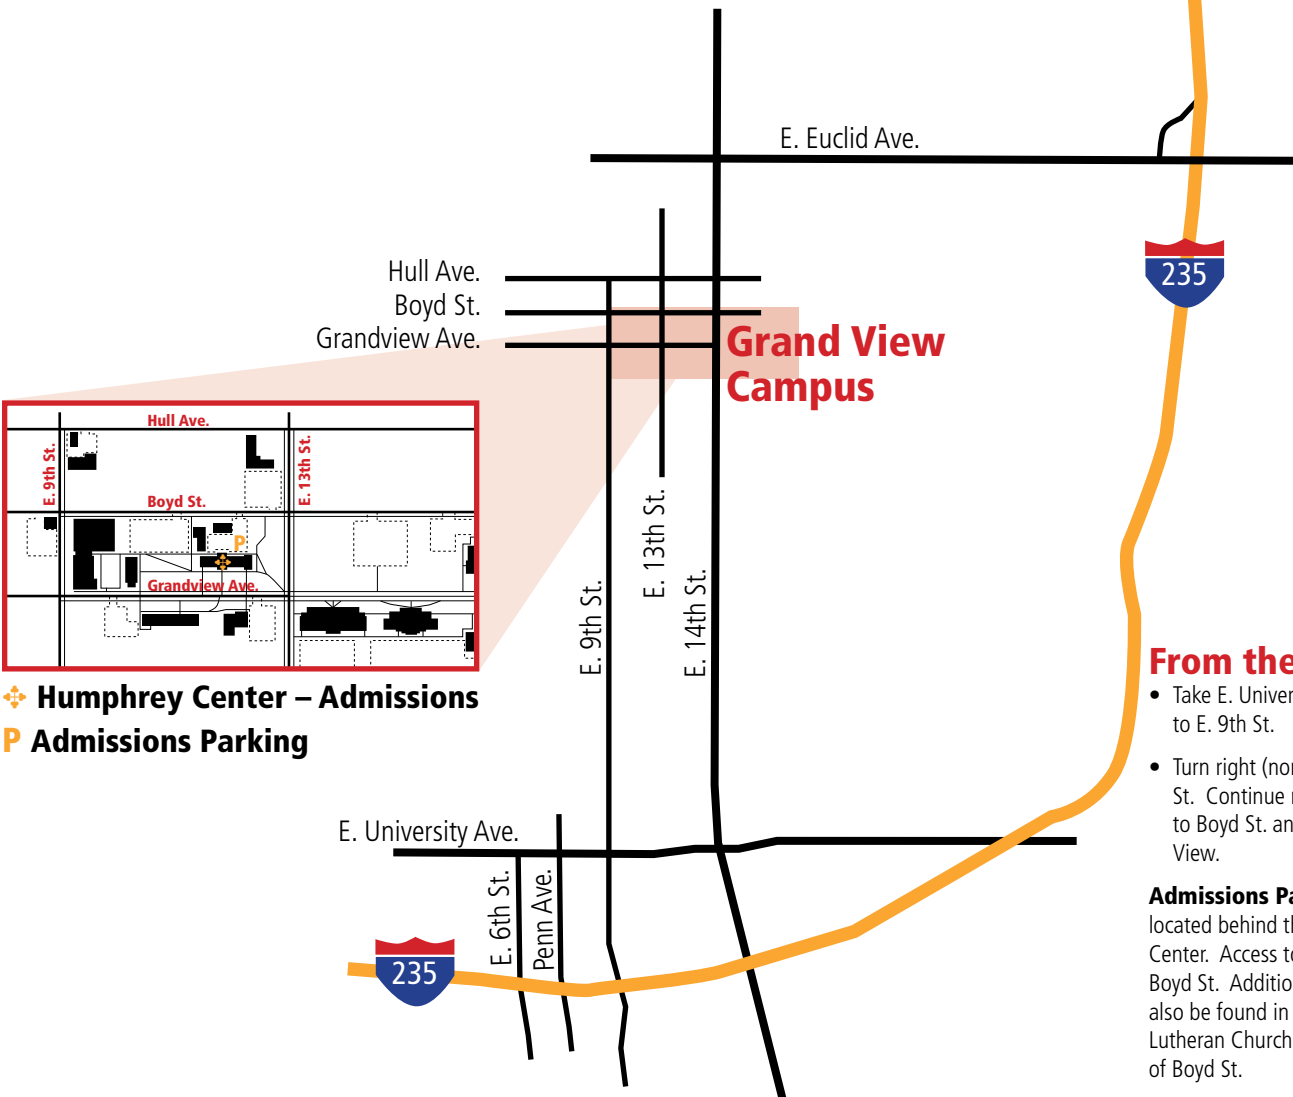

## From the west on I-235

- Exit I-235 on the E. 6th/Penn Ave. exit, cross E. 6th and turn left (north) onto Penn Ave.
- Continue north to E. University Ave.
- Proceed right (east) on E. University Ave. to E. 9th St.
- Turn left (north) onto E. 9th St.
- Continue north on E. 9th St. to Boyd St. and arrive at Grand View.

**Admissions Parking** is located behind the Humphrey Center. Access to the lot is from Boyd St. Additional parking can also be found in the Grand View Lutheran Church parking lot, north of Boyd St.

## From I-35 or I-80 or I-235 from the east

- Take I-235 West. Continue to E. Euclid Ave. exit.
- Proceed right (west) on E. Euclid Ave. to E. 14th St.
- Turn left (south) onto E. 14th St.
- Continue south on E. 14th St.
- Turn right (west) onto Boyd St. Continue one block to E. 13th St. and arrive at Grand View.

## From the east

- Take E. University Ave. to E. 9th St.
- Turn right (north) onto E. 9th St. Continue north on E. 9th St. to Boyd St. and arrive at Grand View.

**Admissions Parking** is located behind the Humphrey Center. Access to the lot is from Boyd St. Additional parking can also be found in the Grand View Lutheran Church parking lot, north of Boyd St.