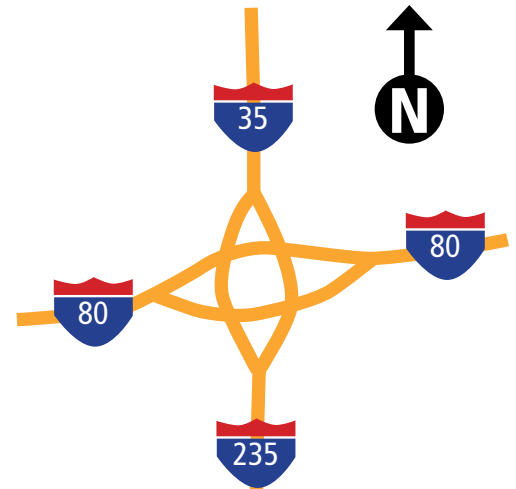

Driving Directions to Grand View

From the west on I-235

- Exit I-235 on the E. 6th/Penn Ave. exit, cross E. 6th and turn left (north) onto Penn Ave.
- Continue north to E. University Ave.
- Proceed right (east) on E. University Ave. to E. 9th St.
- Turn left (north) onto E. 9th St.
- Continue north on E. 9th St. to Boyd St. and arrive at Grand View.

Admissions Parking is located behind the Humphrey Center. Access to the lot is from Boyd St. Additional parking can also be found in the Grand View Lutheran Church parking lot, north of Boyd St.

From I-35 or I-80 or I-235 from the east

- Take I-235 West. Continue to E. Euclid Ave. exit.
- Proceed right (west) on E. Euclid Ave. to E. 14th St.
- Turn left (south) onto E. 14th St.
- Continue south on E. 14th St.
- Turn right (west) onto Boyd St. Continue one block to E. 13th St. and arrive at Grand View.

Admissions Parking is located behind the Humphrey Center. Access to the lot is from Boyd St. Additional parking can also be found in the Grand View Lutheran Church parking lot, north of Boyd St.

From the east

- Take E. University Ave. to E. 9th St.
- Turn right (north) onto E. 9th St. Continue north on E. 9th St. to Boyd St. and arrive at Grand View.

Admissions Parking is located behind the Humphrey Center. Access to the lot is from Boyd St. Additional parking can also be found in the Grand View Lutheran Church parking lot, north of Boyd St.